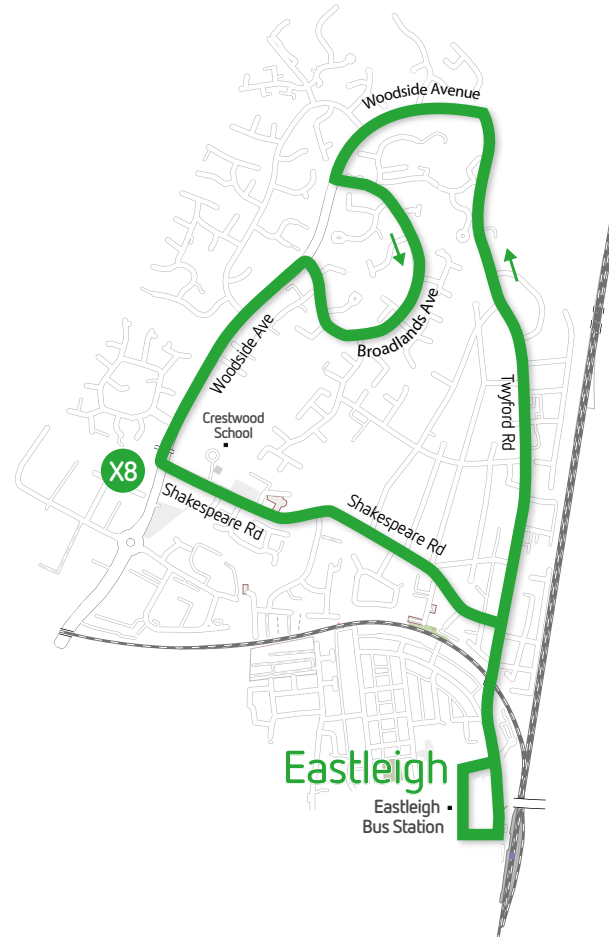

Hampshire's **Greenest** bus company