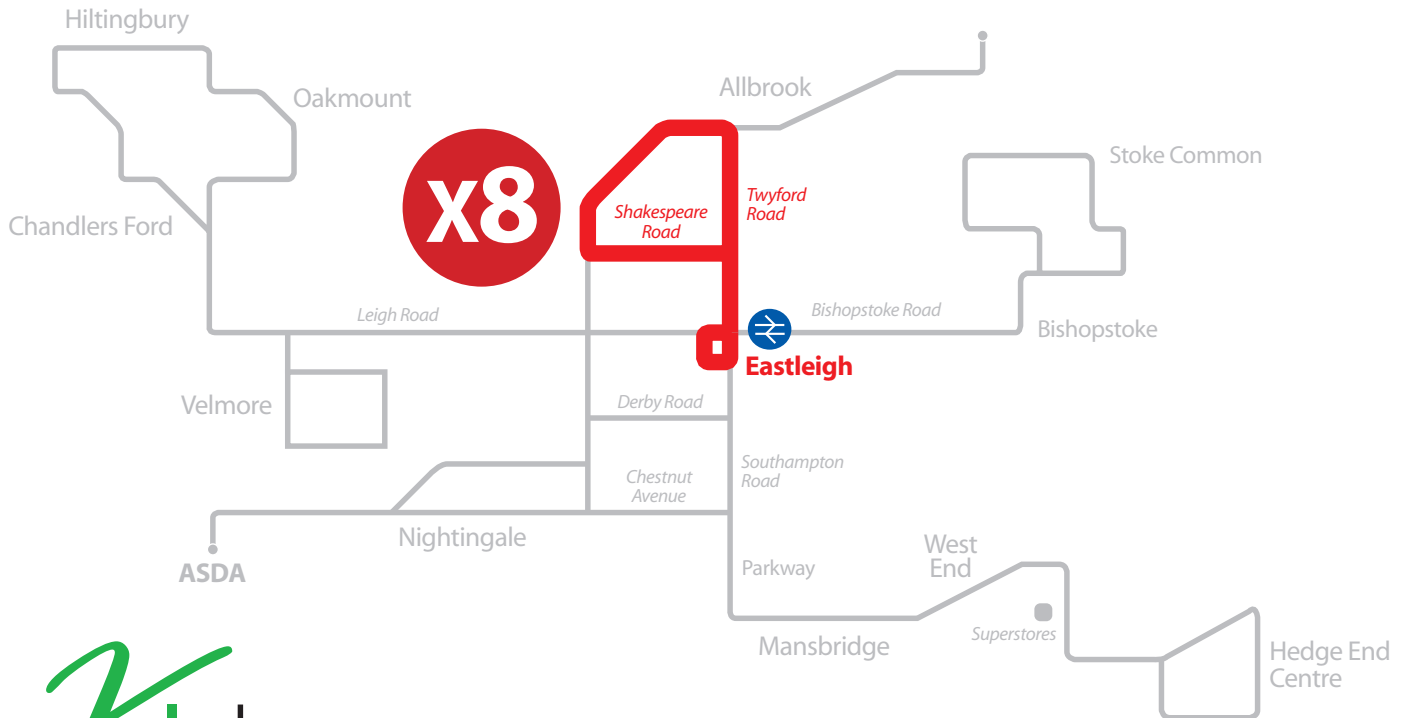

EASTLEIGH - Boyatt Wood - EASTLEIGH

town & village link

X8

Thurs, Fri, Sat evenings

EASTLEIGH Bus Station	1900	Then each hour until	2300
Twyford Road, Tesco	1902		2302
Boyatt Wood, Broadlands Ave	1905		2305
The Arrow PH	1908		2308
EASTLEIGH Bus Station	1912		2312

Sundays & Public Holidays

EASTLEIGH Bus Station	0900	Then each hour until	1200	1400	1500	1600	1700
Twyford Road, Tesco	0902		1202	1402	1502	1602	1702
Boyatt Wood, Broadlands Ave	0905		1205	1405	1505	1605	1705
The Arrow PH	0908		1208	1408	1508	1608	1708
EASTLEIGH Bus Station	0912		1212	1412	1512	1612	1712

Service X8 is funded by Eastleigh Borough Council

Eastleigh's Green bus company

www.xelabus.info